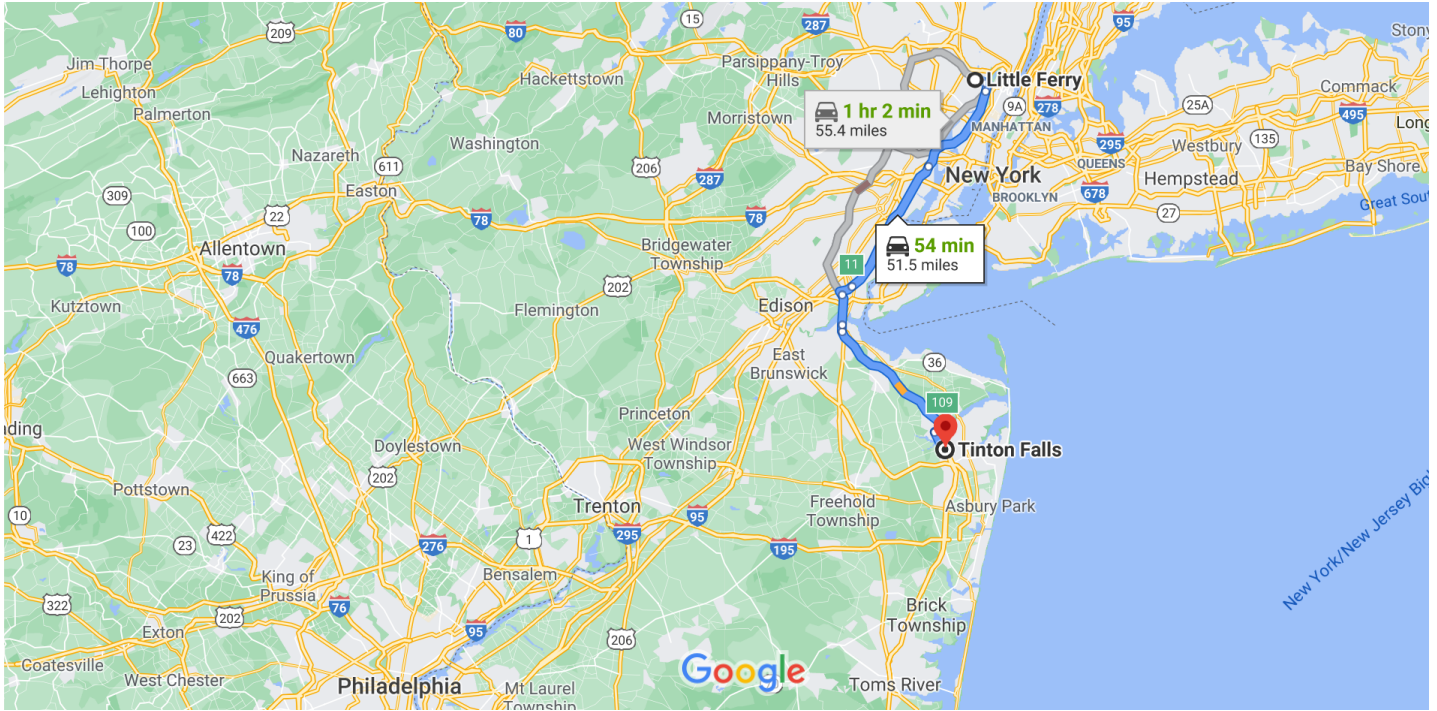

Little Ferry, New Jersey 07643 to Tinton Falls, New Jersey

Drive 51.5 miles, 54 min

Map data ©2021 Google 10 mi